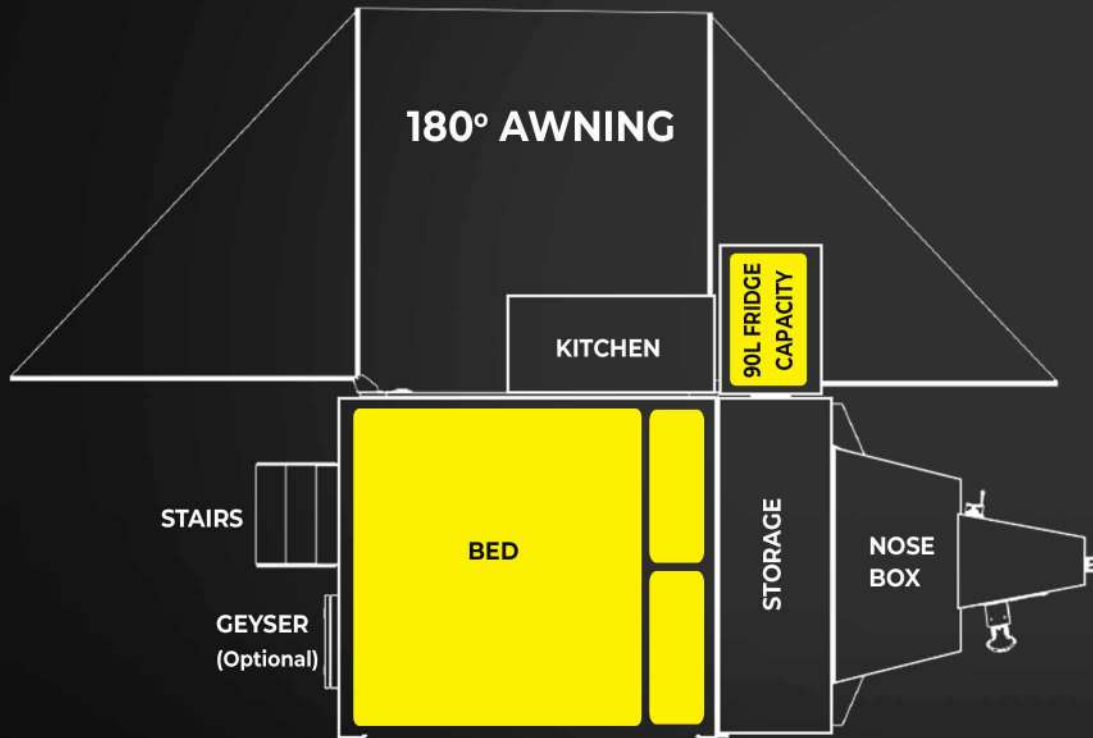

Experience the seamless transformation of the interior living area with at least three different interior configurations, including:

- 4 Person, Sofa Seating Arrangement
- Half-Bed Configuration with 100% Upright Interior Moving Space
- 100% Fully Deployed Queen-Size Bed

Say goodbye to compromises and hello to a new level of camping — whether on extended stays or while travelling on the go.

Dimensions
W: 1900
L: 4600 H: 2100

Queen Bed

Easy Set-up

2 Sleeper

Off-Road

**Off-Grid
Optional**

**180° Awning
Optional**

**Water Tank
(175L)**

TOP/INTERIOR VIEW:

Bushwakka Off-Road Caravans feature an exclusive design that allows 100% upright walk-in access to every unit — no head bumping, ensuring comfortable access at all times.

✓ Specs

- **Sleeps** 2
- **Size** Width 1900mm x Length 4600mm x Height 2100mm
- **Tare** 1 000 kg
- **GVM** 1 500 kg
- **Nose Box** 120 kg
- **Departure Angle** 20°
- **Axle** 2,5t
- **Wheel Size** 15" Steel Rims
- **Chassis** Steel - Galvanised
- **Body** 3CR12 Main Body with Aluminium Doors
- **Battery** 105 Ah Deep Cycle
- **Water Tank Capacity** 175L
- **Fridge Slide** Up to 90L Capacity