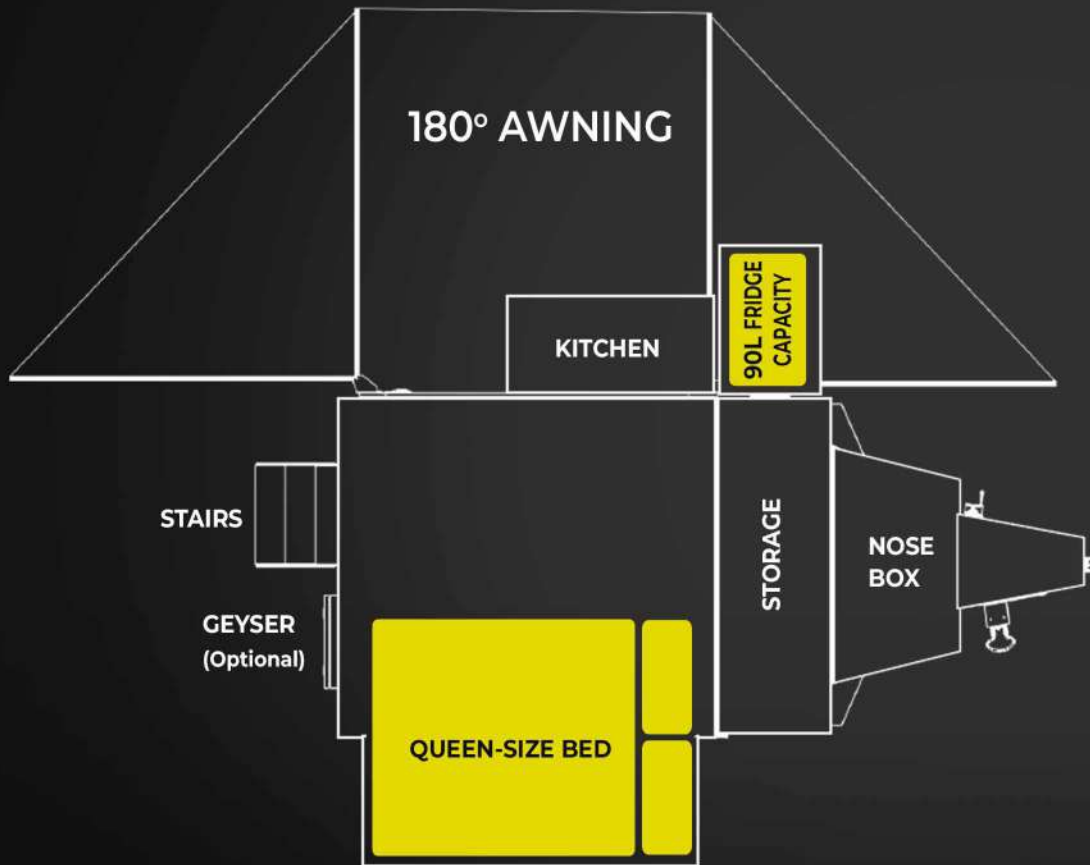

TOP/INTERIOR VIEW:

BUSHWAKKA
ADVENTURE GEAR

Bushwakka Off-Road Caravans feature an exclusive design that allows 100% upright walk-in access to every unit — no head bumping, ensuring comfortable access at all times.