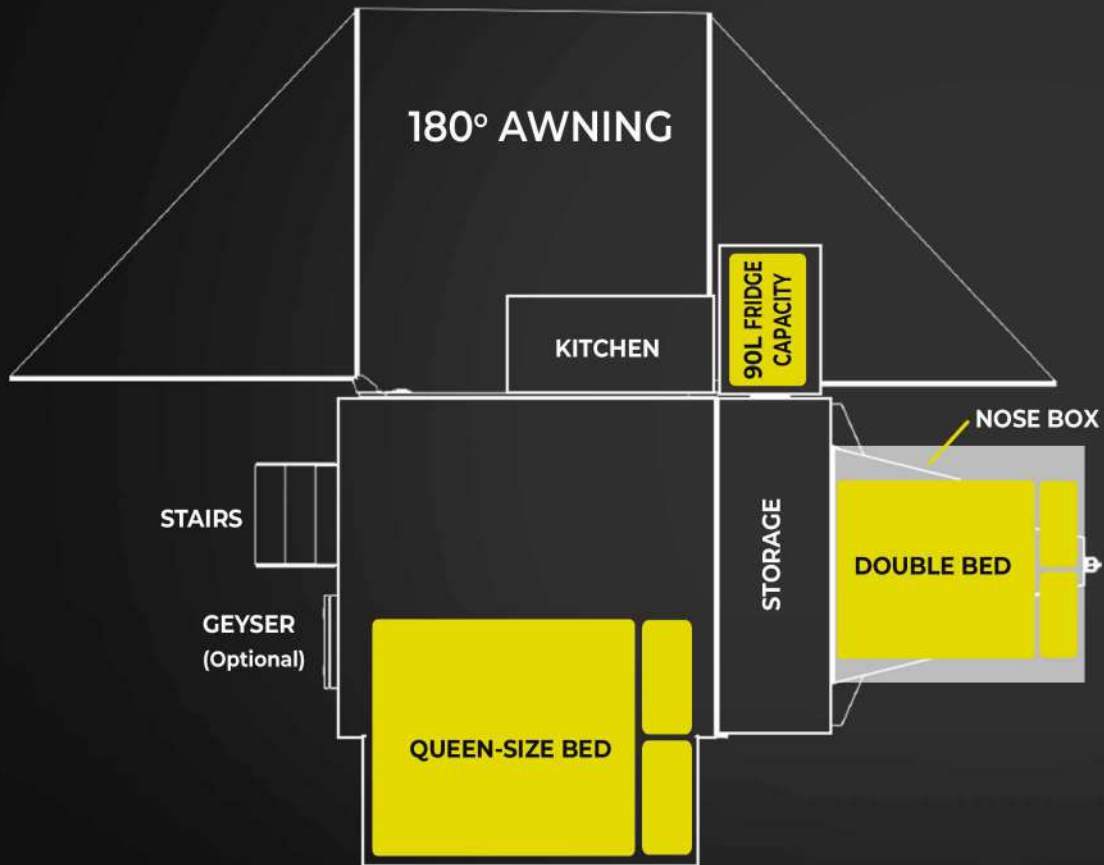

TOP/INTERIOR VIEW:

BUSHWAKKA
ADVENTURE GEAR

Bushwakka Off-Road Caravans feature an exclusive design that allows 100% upright walk-in access to every unit — no head bumping, ensuring comfortable access at all times.