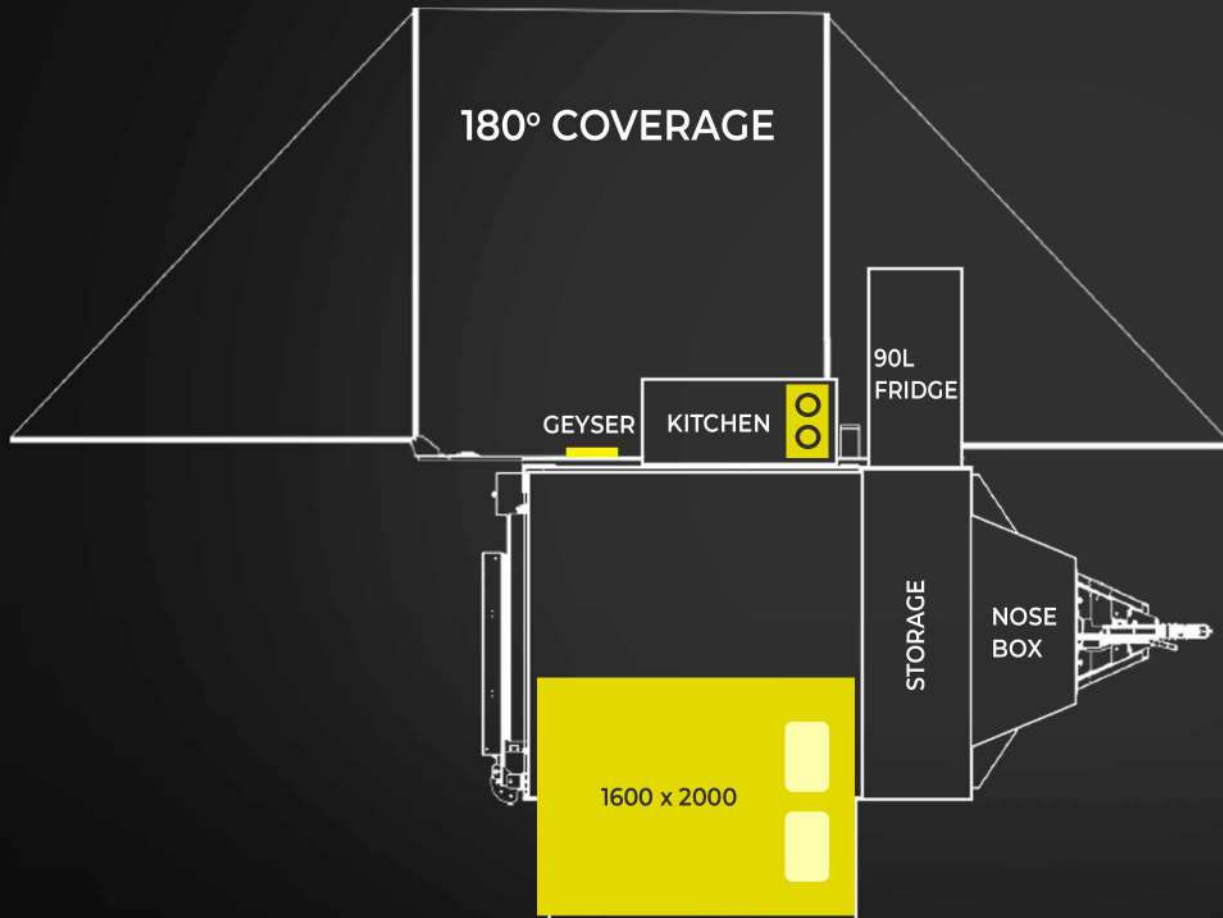

TOP/INTERIOR VIEW:

BUSHWAKKA
ADVENTURE GEAR

Bushwakka Off-Road Caravans feature an exclusive design that allows 100% upright walk-in access to every unit — no head bumping, ensuring comfortable access at all times.