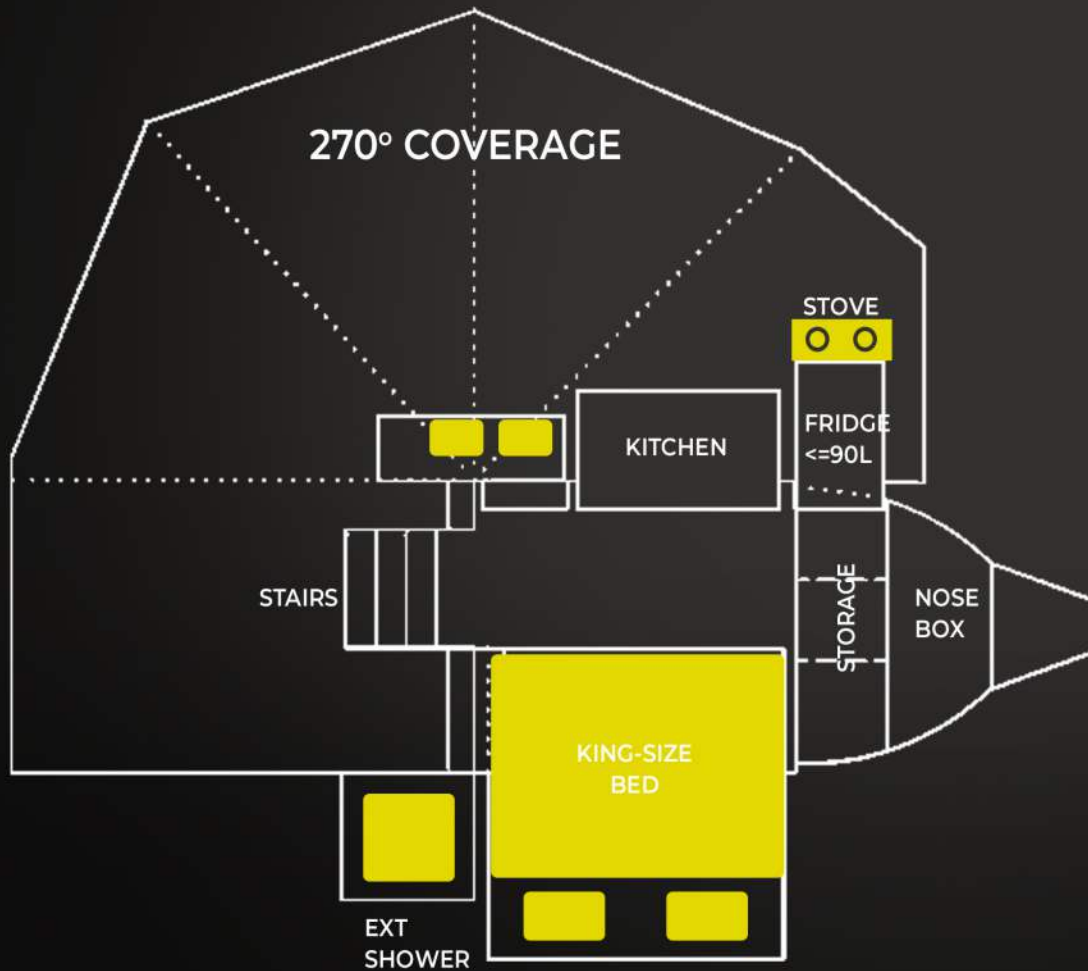

With its full self-containment capabilities, you can enjoy peace of mind as you venture off the beaten path, and make every camping trip a memorable and luxurious experience.

Dimensions
(Size 4,600
x 2,150 x 2,150h)

Bed size
(King Size:
2m x 2m)

Easy Set-up

2 Sleeper

Off-Road

Off-Grid

Awning
Coverage
6m x 3m (180°)

Water Tank
(175L)

TOP/INTERIOR VIEW:

✓ Specs

- **Sleeps** 2
- **Size** 4,600 x 2,150 x 2,150h m
- **Tare** 1 300 kg
- **Loading Capacity** 700 kg
- **GVM** 1 900 kg
- **Nose Weight** 120 kg
- **Departure Angle** 17°
- **Axle** 2,5 t
- **Wheel Size** 16" Alloy Rims
- **Chassis** 3CR12 SS Heavy duty chassis
- **Body** Stainless Steel main body & front nose section
- **Power** Victron with 108 amp Lithium Battery
- **Water Tank Capacity** 175L
- **Geyser** 5L DewHot
- **Kitchen** Fully equipped
- **Stove/Fridge** 2 Plate Gas Hob (Slide) and Fridge on slide with food drawers

✓ Optional Accessories

- Front Runner load rack with side rails: 1575w X 752l
- HB 9000 BTU under bench Air Conditioner fitted with remote (220V only)
- Ewiks Caravan Movers fitted with remote
- 48cm LCD 12volt TV screen
- Porta potty toilet to fit into pull out storage tray
- Set BW Polyurathane Recovery Trax (Black or Yellow) ~ Fitted
- WildLand Pop-up Shower: 1.4x1.4 X 2.1h
- 12 x 32mm Padlock set with master key
- Fridges: (Alternative options on make & / or size, available on request)
- Smart Space Cookware
- Ground Sheet
- Protective Covers
- 20L Plastic Water Can with Tap ~ Yellow