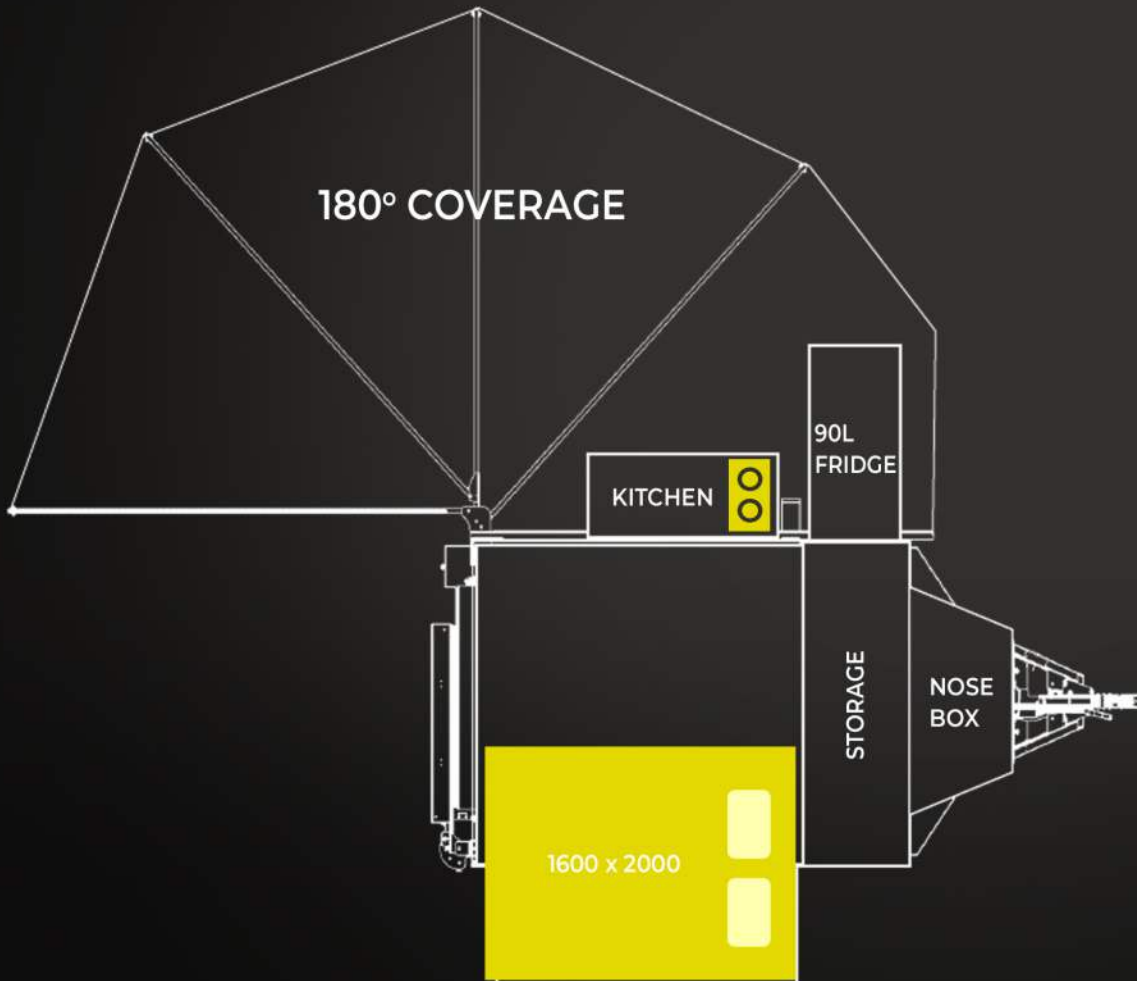

*Take the Classic X on your next adventure and enjoy the thrill.*

Dimensions  
(Size 4,600  
x 2,150 x 2,150h)

Bed size  
(1,600 X 2,000)

Easy Set-up

2 Sleeper

Off-Road

Off-Grid

Awning  
Coverage  
6m x 3m (180°)

## TOP/INTERIOR VIEW:

## ✓ Specs

- **Sleeps** 2
- **Size** 4,600 x 2,150 x 2,150h m
- **Tare** 1100 kg
- **Loading Capacity** 650 kg
- **GVM** 1700 kg
- **Nose Weight** 110 kg
- **Departure Angle** 17°
- **Axle** 2,5T Braked Axle with 2.7T coupler
- **Wheel Size** 15" Black Steel Rims
- **Chassis** 3CR12 SS Heavy duty chassis
- **Body** Stainless Steel main body & front nose section
- **Power** Deltec 105 amp deep cycle battery
- **Water Tank** 175L Capacity
- **Geyser** 5L DewHot
- **Kitchen** Foam organiser (equipment optional extra)
- **Stove** 2 Plate on kitchen surface
- **Fridge** 90L Fridge slides