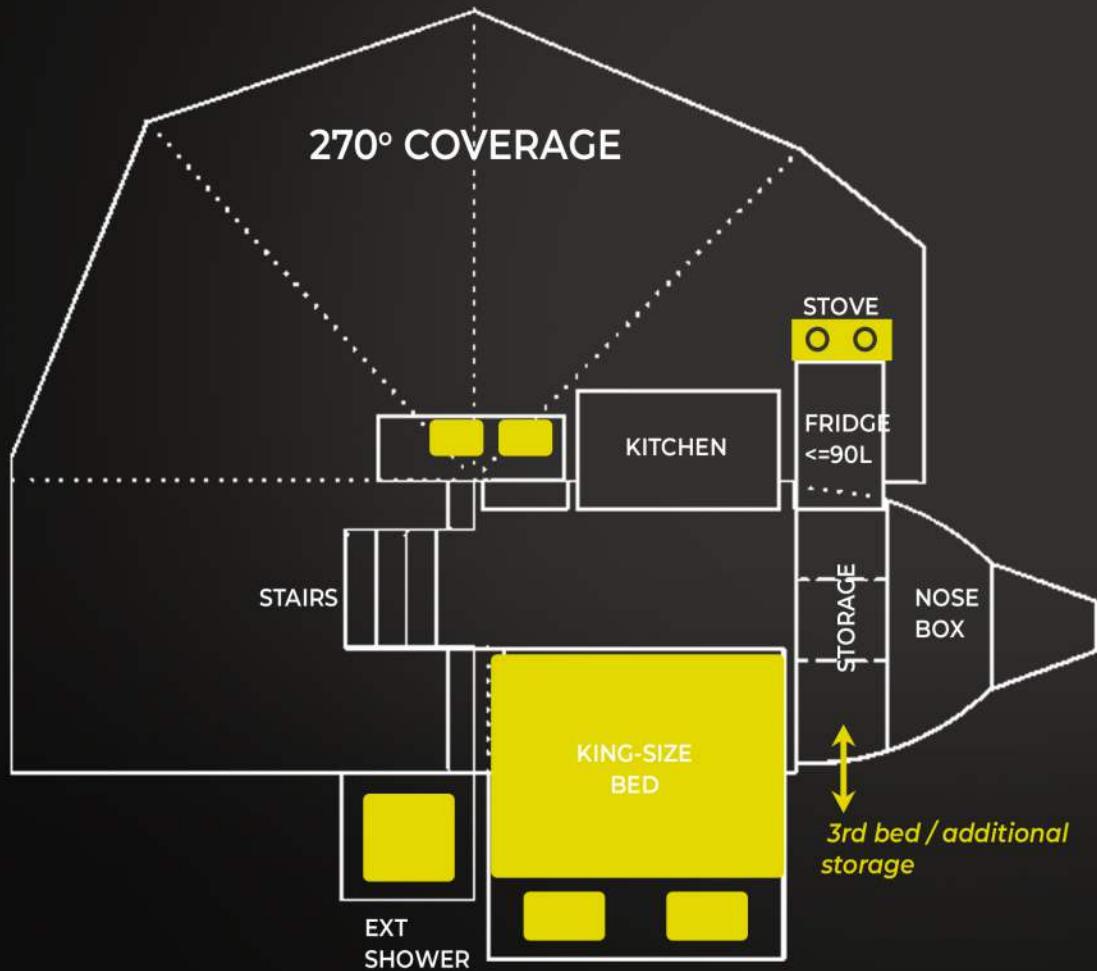

Dimensions
(Size 4,600
x 2,150 x 2,280h)

Bed size
(Super King Size:
2m x 2m)

Easy Set-up

3 Sleeper

Off-Road

Off-Grid

Awning
Coverage
6m x 3m (180°)

Water Tank
(175L)

TOP/INTERIOR VIEW:

✓ Specs

- **Sleeps** 3 (2 adults and 1 child)
- **Size** 4,600 x 2,150 x 2,280h m
- **Tare** 1 350 kg
- **Loading Capacity** 650 kg
- **GVM** 1 900/2100 kg
- **Nose Weight** 130 kg
- **Departure Angle** 17°
- **Axle** 2,5 t braked
- **Wheel Size** 16" Alloy Rims
- **Chassis** 3CR12 SS Heavy duty chassis
- **Body** Stainless Steel main body & front nose section
- **Power** Victron with 108 amp Lithium Battery
- **Water Tank** 175L Capacity
- **Geyser** 5L DewHot
- **Kitchen** Fully equipped
- **Stove/Fridge** 2 Plate Gas Hob (Slide) and Fridge compartment with food drawers

✓ Optional Accessories

- Front Runner load rack with side rails: 1575w X 752l
- HB 9000 BTU under bench Air Conditioner fitted with remote (220V only)
- Ewiks Caravan Movers fitted with remote
- 48cm LCD 12volt TV screen
- Porta potty toilet to fit into pull out storage tray
- Set BW Polyurathane Recovery Trax (Black or Yellow) ~ Fitted
- WildLand Pop-up Shower: 1.4x1.4 X 2.1h
- 12 x 32mm Padlock set with master key
- Fridges: (Alternative options on make & / or size, available on request)
- 20L Microwave (mounted in the fridge compartment below gas stove)
- Smart Space Cookware
- Ground Sheet
- Protective Covers
- 20L Plastic Water Can with Tap ~ Yellow