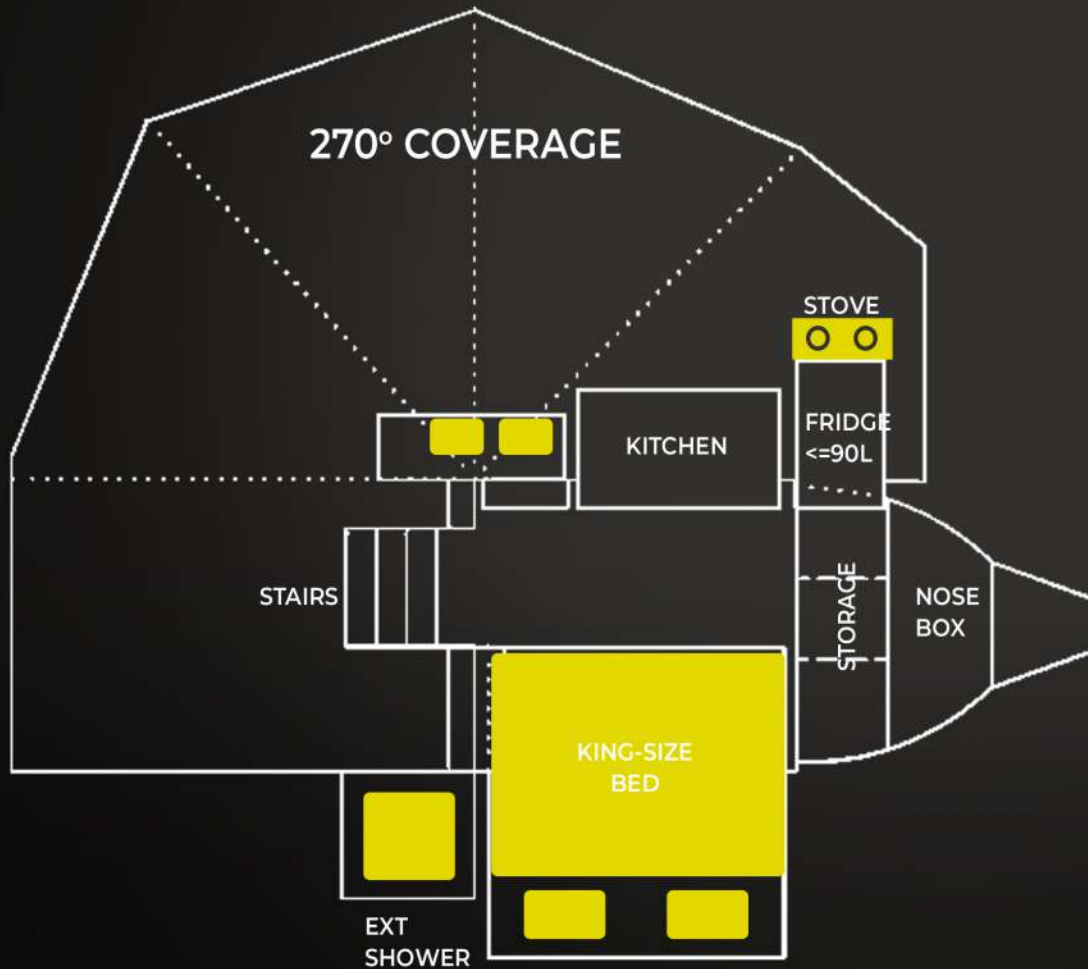

With its full self-containment capabilities, you can enjoy peace of mind as you venture off the beaten path, and make every camping trip a memorable and luxurious experience.

Dimensions
(Size 4,600
x 2,040 x 2,025h)

Bed size
(King Size:
2m x 2m)

Easy Set-up

2 Sleeper

Off-Road

Off-Grid

Awning
Coverage
6m x 3m (180°)

Water Tank
(175L)

TOP/INTERIOR VIEW:

✓ Specs

- **Price** R525 000 Incl VAT
- **Sleeps** 2
- **Size** 4,600 x 2,040 x 2,025h m
- **Tare** 1 200 kg
- **Loading Capacity** 700 kg
- **GVM** 1 900 kg
- **Axle** 2,5 t
- **Wheel Size** 16" Alloy Rims
- **Chassis** 3CR12 SS Heavy duty chassis
- **Body** Stainless Steel main body & front nose section
- **Power** Victron with 108 amp Lithium Battery
- **Water Tank Capacity** 175L
- **Geyser** 5L DewHot
- **Kitchen** Fully equipped
- **Stove/Fridge** 2 Plate Gas Hob (Slide) and Fridge on slide with food drawers