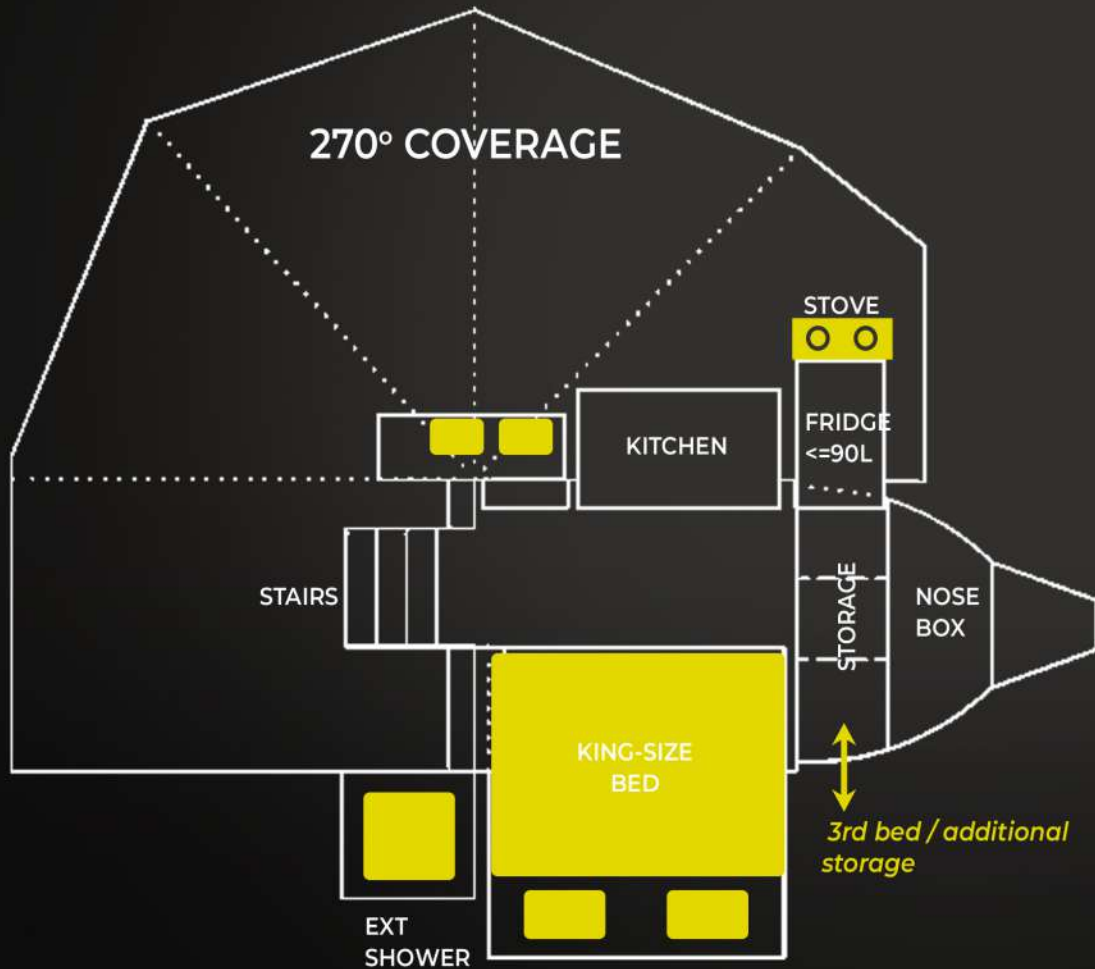

Dimensions
(Size 4,600
x 2,040 x 2,150h)

Bed size
(Super King Size:
2m x 2m)

Easy Set-up

3 Sleeper

Off-Road

Off-Grid

Awning
Coverage
6m x 3m (180°)

Water Tank
(175L)

TOP/INTERIOR VIEW:

✓ Specs

- **Price** R555 000 Incl VAT
- **Sleeps** 3 (2 adults and 1 child)
- **Size** 4,600 x 2,040 x 2,150h m
- **Tare** 1 250 kg
- **Loading Capacity** 650 kg
- **GVM** 1 900 kg
- **Axle** 2,5 t braked
- **Wheel Size** 16" Alloy Rims
- **Chassis** 3CR12 SS Heavy duty chassis
- **Body** Stainless Steel main body & front nose section
- **Power** Victron with 108 amp Lithium Battery
- **Water Tank Capacity** 175L
- **Geyser** 5L DewHot
- **Kitchen** Fully equipped
- **Stove/Fridge** 2 Plate Gas Hob (Slide) and Fridge compartment with food drawers

✓ Optional Accessories

- Front Runner load rack with side rails: 1575w X 752l
- HB 9000 BTU under bench Air Conditioner fitted with remote (220V only)
- Ewiks Caravan Movers fitted with remote
- 48cm LCD 12volt TV screen
- Porta potty toilet to fit into pull out storage tray
- Set BW Polyurathane Recovery Trax (Black or Yellow) ~ Fitted
- WildLand Pop-up Shower: 1.4x1.4 X 2.1h
- 12 x 32mm Padlock set with master key
- Fridges: (Alternative options on make & / or size, available on request)
- 20L Microwave (mounted in the fridge compartment below gas stove)
- Smart Space Cookware
- Ground Sheet
- Protective Covers
- 20L Plastic Water Can with Tap ~ Yellow