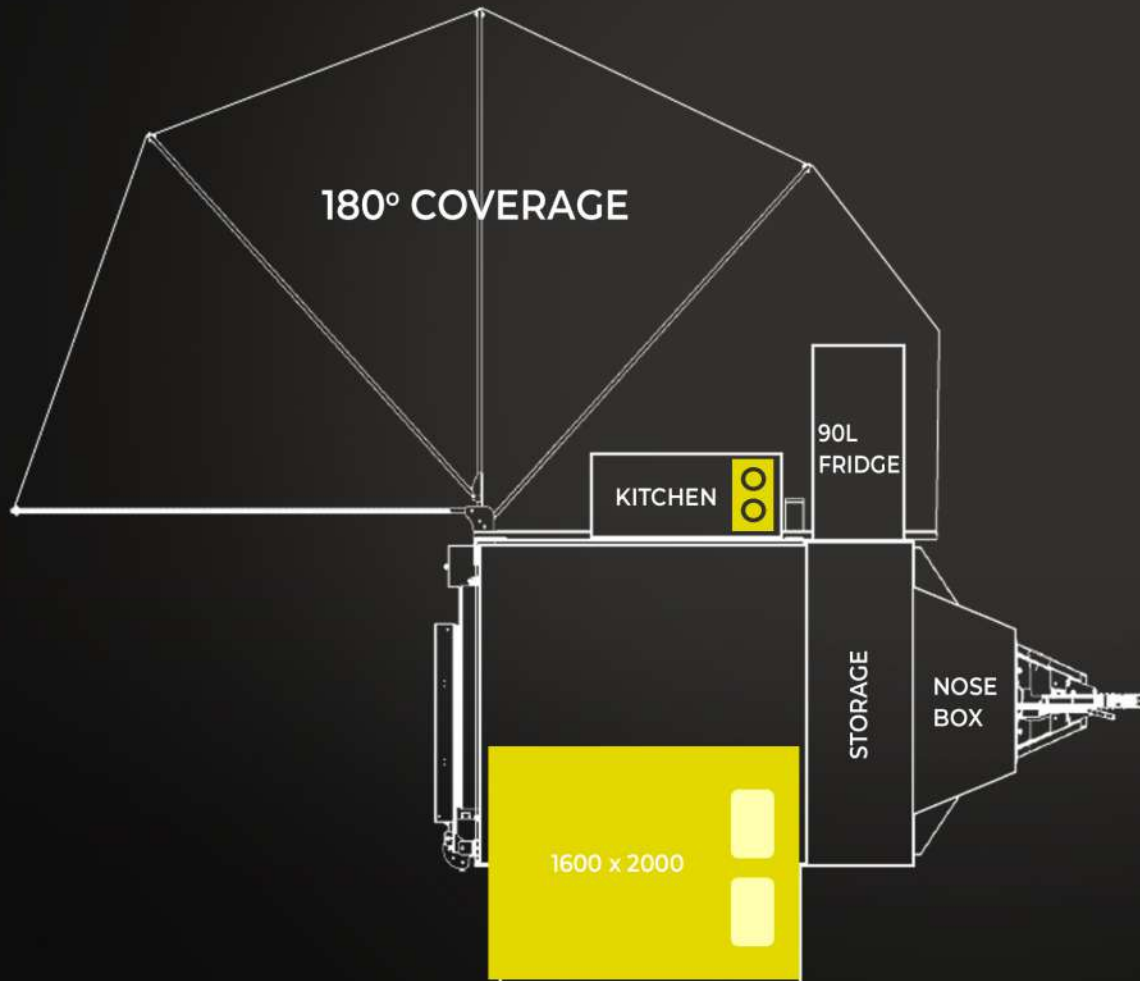

Take the Classic X on your next adventure and enjoy the thrill.

Dimensions
(Size 4,600
x 2,040 x 2,025h)

Bed size
(1,600 X 2,000)

Easy Set-up

2 Sleeper

Off-Road

Off-Grid

Awning
Coverage
6mx3m (180°)

Water Tank
(175L)

TOP/INTERIOR VIEW:

✓ Specs

- **Price** R425 000 Incl VAT
- **Sleeps** 2
- **Size** 4,600 x 2,040 x 2,025h m
- **Tare** 1 050 kg
- **Loading Capacity** 650 kg
- **GVM** 1 700 kg
- **Axle** 2,5T Braked Axle with 2.7T coupler
- **Wheel Size** 15" Black Steel Rims
- **Chassis** 3CR12 SS Heavy duty chassis
- **Body** Stainless Steel main body & front nose section
- **Power** Deltec 105 amp deep cycle battery
- **Water Tank Capacity** 175L
- **Geyser** 5L DewHot
- **Kitchen** Foam organiser (equipment optional extra)
- **Stove** 2 Plate on kitchen surface
- **Fridge** 90L Fridge slides

✓ Optional Accessories

- Ewiks Caravan Movers fitted with remote
- 48cm LCD 12volt TV screen
- Porta potty toilet to fit into pull out storage tray
- Set BW Polyurathane Recovery Trax (Black or Yellow) ~ Fitted
- WildLand Pop-up Shower: 1.4x1.4 X 2.1h
- 12 x 32mm Padlock set with master key
- Fridges: (Alternative options on make & / or size, available on request)
- Smart Space Cookware
- Ground Sheet
- Protective Covers
- 20L Plastic Water Can with Tap ~ Yellow
- Side Marker Lamps
- Bush-Table