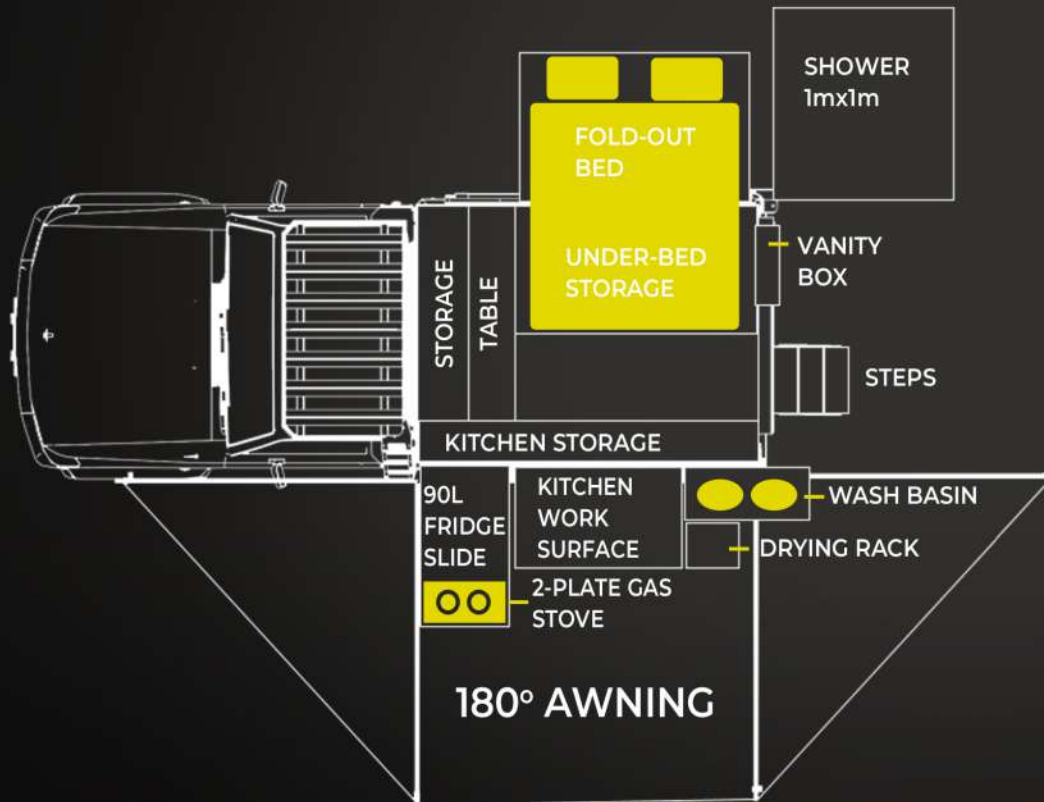

Equip your vehicle with the Kamelback and experience the ultimate in off-road readiness and convenience.

Dimensions  
(Size 2,500L  
x 1,780W x 1,570H)

Bed size  
(1,900 X 1,450m)

Easy Set-up

2 Sleeper

Off-Road

Off-Grid

Awning  
Coverage: 180°

Water Tank  
(110L)

## TOP/INTERIOR VIEW:

## ✓ Specs

- **Price** R399 999 Incl VAT
- **Sleeps** 2
- **Size** 2,500L x 1,780W x 1,570H
- **Chassis** Lightweight Aluminium body construction bolted to chassis
- **GVM** 3,000 kg
- **GTM** 1,750 kb
- **Dry Weight** 650kg
- **Power** 12V-220V battery system
- **Water Tank Capacity** 110L, 304 Stainless Steel fitted into unit
- **Geyser** DewHot water gas geyser
- **Kitchen** Fully equipped for 4
- **Stove** 2 Plate Gas Hob fitted onto Fridge Slide
- **Fridge** Compartment accommodates up to 90L fridge with double storage drawers