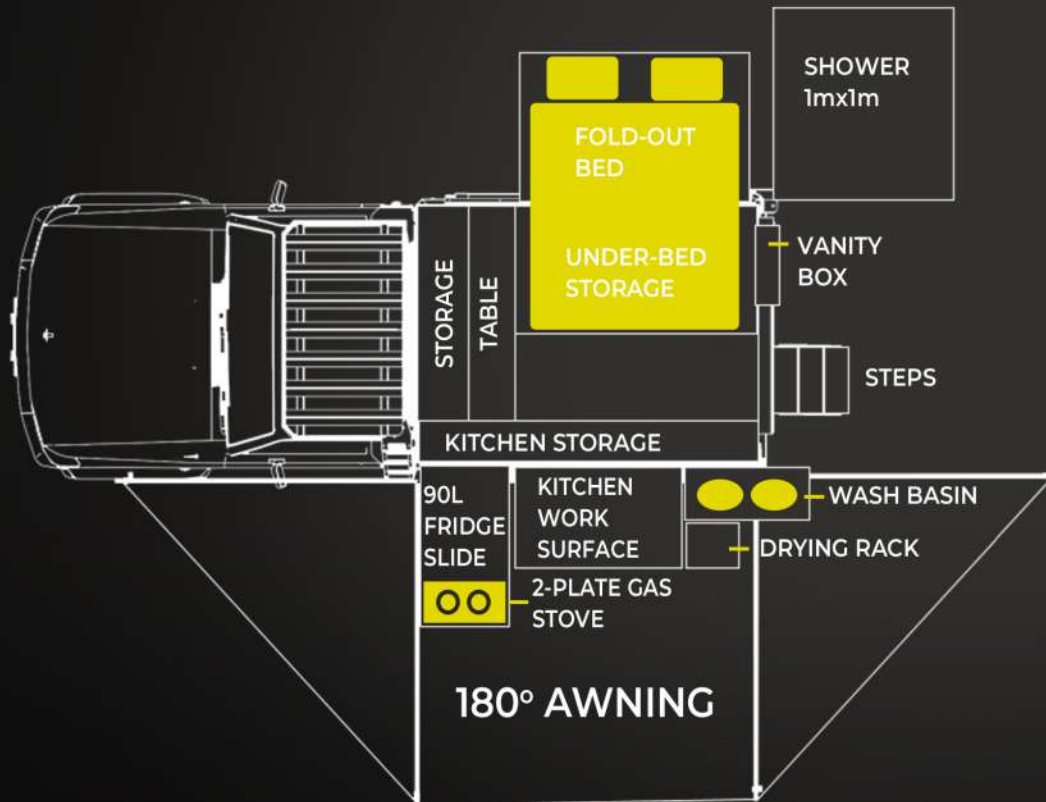

Whether you're cruising through urban landscapes or embarking on off-road adventures, the Kamelback Single Cab promises an exceptional driving and camping experience.

Dimensions
(Size 2,500L
x 1,780W x 1,570H)

Bed size
(1,900 X 1,450m)

Easy Set-up

2 Sleeper

Off-Road

Off-Grid

Awning
Coverage: 180°

Water Tank
(110L)

TOP/INTERIOR VIEW:

✓ Specs

- **Price** R399 999 Incl VAT
- **Sleeps** 2
- **Size** 2,500L x 1,780W x 1,570H
- **Chassis** Lightweight Aluminium body construction bolted to chassis
- **GVM** 3,000 kg
- **GTM** 1,750 kb
- **Dry Weight** 650kg
- **Power** 12V-220V battery system
- **Water Tank Capacity** 110L, 304 Stainless Steel fitted into unit
- **Geyser** DewHot water gas geyser
- **Kitchen** Fully equipped for 4
- **Stove** 2 Plate Gas Hob fitted onto Fridge Slide
- **Fridge** Compartment accommodates up to 90L fridge with double storage drawers

✓ Optional Accessories

- Front Runner load rack with side rails: 1575w X 752l
- HB 9000 BTU under bench Air Conditioner fitted with remote (220V only)
- Ewiks Caravan Movers fitted with remote
- 48cm LCD 12volt TV screen
- Porta potty toilet to fit into pull out storage tray
- Set BW Polyurathane Recovery Trax (Black or Yellow) ~ Fitted
- WildLand Pop-up Shower: 1.4x1.4 X 2.1h
- 12 x 32mm Padlock set with master key
- Fridges: (Alternative options on make & / or size, available on request)
- 20L Microwave (mounted in fridge compartment below gas stove)
- Smart Space Cookware
- Ground Sheet
- Protective Covers
- 20L Plastic Water Can with Tap ~ Yellow