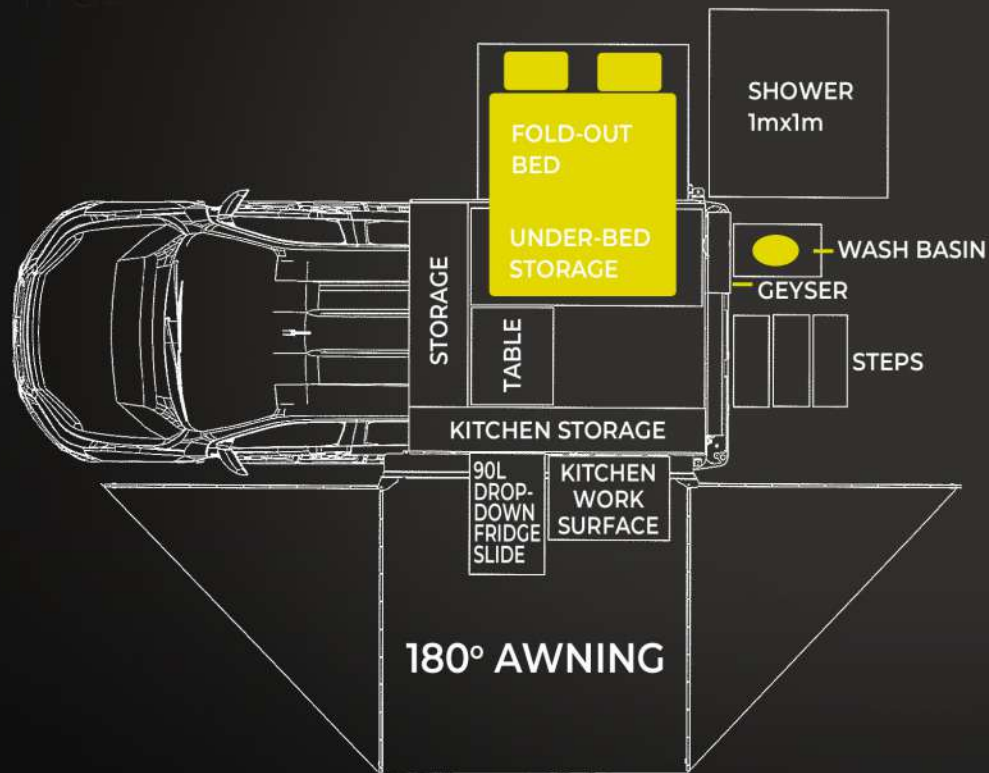

Dimensions
(Size 2,500L
x 1,780W x 1,570H)

Bed size
(1,900 X 1,450m)

Easy Set-up

2 Sleeper

Off-Road

Off-Grid

Awning
Coverage: 180°

Water Tank
(110L)

TOP/INTERIOR VIEW:

✓ Specs

- **Price** R399 999 Incl VAT
- **Sleeps** 2
- **Size** 2,500L x 1,780W x 1,570H
- **Chassis** Lightweight Aluminium body construction bolted to chassis
- **GVM** 3,000 kg
- **GTM** 1,750 kb
- **Dry Weight** 650kg
- **Power** 12V-220V battery system
- **Water Tank Capacity** 110L, 304 Stainless Steel fitted into unit
- **Geyser** DewHot water gas geyser
- **Kitchen** Fully equipped for 4
- **Stove** 2 Plate Gas Hob fitted onto Fridge Slide
- **Fridge** Compartment accommodates up to 90L fridge with double storage drawers

✓ Upgrades

- 420W Solar Panel
- Upgrade your Power Solution (Victron Energy) & Battery
- 20 litre steel fuel Jerry Can ~ Black
- Spare axle bearing & seal kit
- 6mm Thick Aluminium heavy duty protection Skid Plate, to protect the braking system and coupler
- 12mm Thick Rubber Stone deflector, to protect suspension & brake components
- Removable tow hitch insert with ball suitable for bicycle rack system
- Jockey Wheel holder ~ Black powder coated
- Toilet storage cupboard with pull out tray, storage drawer and wood work top
- Interior basin with hot and cold water
- Wheel size - 17" or 18"
- Additional 50L water tank (gravity only)
- Shower Cubicle