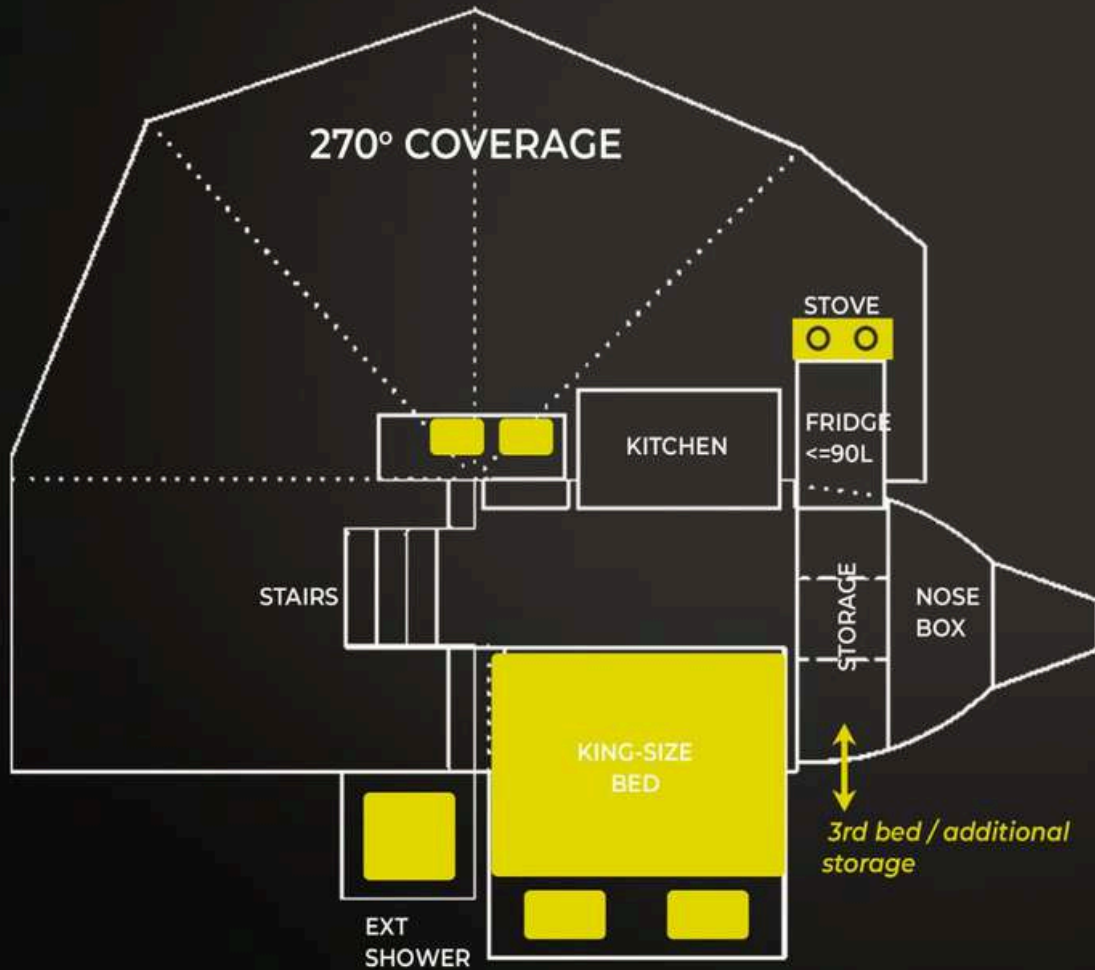

Dimensions
(Size 4,600
x 2,040 x 2,150h)

Bed size
(Super King Size:
2m x 2m)

Easy Set-up

3 Sleeper

Off-Road

Off-Grid

Awning
Coverage
6m x 3m (180°)

Water Tank
(175L)

TOP/INTERIOR VIEW:

✓ Specs

- **Price** R525 000 Incl VAT
- **Sleeps** 3 (2 adults and 1 child)
- **Size** 4,600 x 2,040 x 2,150h m
- **Tare** 1 250 kg
- **Loading Capacity** 650 kg
- **GVM** 1 900 kg
- **Axle** 2,5 t braked
- **Wheel Size** 16" Alloy Rims
- **Chassis** 3CR12 SS Heavy duty chassis
- **Body** Stainless Steel main body & front nose section
- **Power** Victron with 108 amp Lithium Battery
- **Water Tank Capacity** 175L
- **Geyser** 5L DewHot
- **Kitchen** Fully equipped
- **Stove/Fridge** 2 Plate Gas Hob (Slide) and Fridge compartment with food drawers

✓ Optional Accessories

- Front Runner load rack with side rails: 1575w X 752l
- HB 9000 BTU under bench Air Conditioner fitted with remote (220V only)
- Ewiks Caravan Movers fitted with remote
- 48cm LCD 12volt TV screen
- Porta potty toilet to fit into pull out storage tray
- Set BW Polyurathane Recovery Trax (Black or Yellow) ~ Fitted
- WildLand Pop-up Shower: 1.4x1.4 X 2.1h
- 12 x 32mm Padlock set with master key
- Fridges: (Alternative options on make & / or size, available on request)
- 20L Microwave (mounted in the fridge compartment below gas stove)
- Smart Space Cookware
- Ground Sheet
- Protective Covers
- 20L Plastic Water Can with Tap ~ Yellow