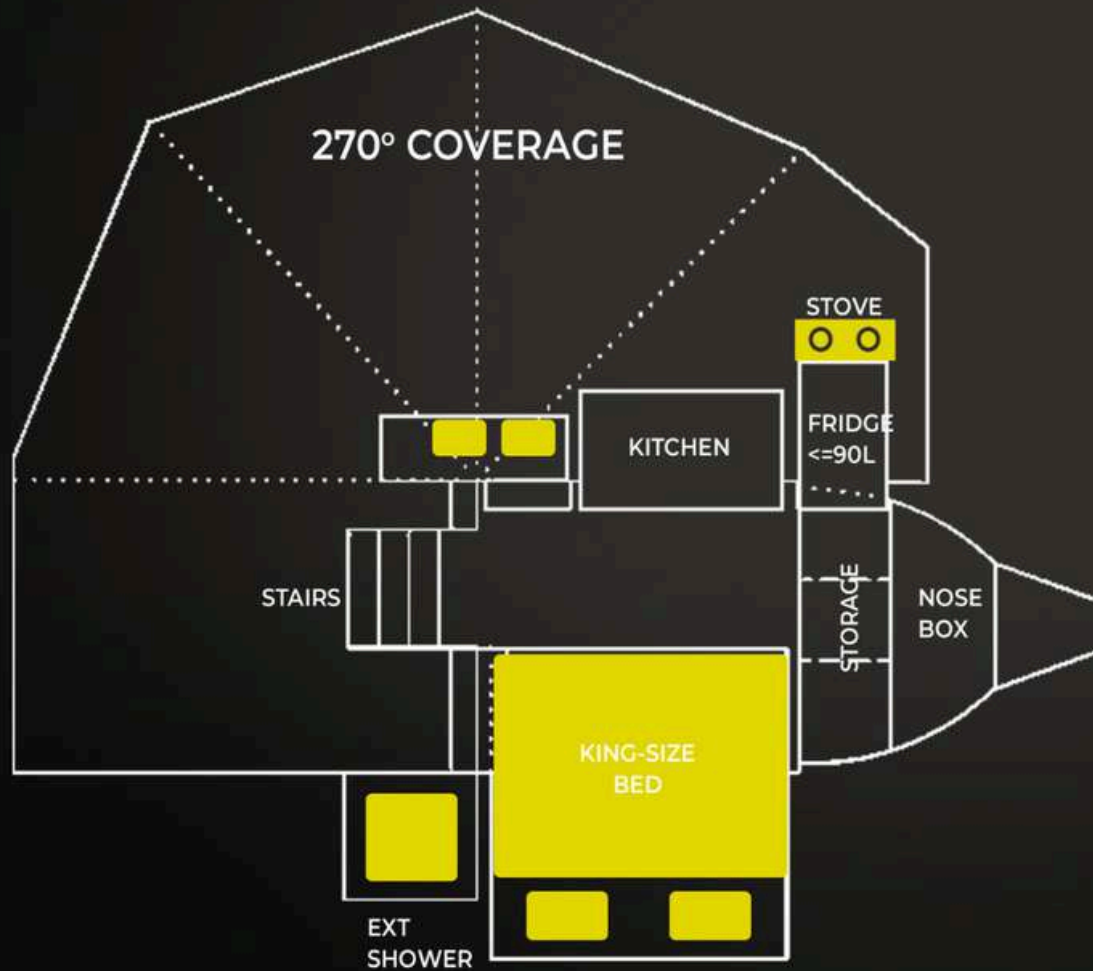

With its full self-containment capabilities, you can enjoy peace of mind as you venture off the beaten path, and make every camping trip a memorable and luxurious experience.

Dimensions
(Size 4,600
x 2,040 x 2,025h)

Bed size
(King Size:
2m x 2m)

Easy Set-up

2 Sleeper

Off-Road

Off-Grid

Awning
Coverage
6mx3m (180°)

Water Tank
(175L)

TOP/INTERIOR VIEW:

✓ Specs

- **Price** R495 000 Incl VAT
- **Sleeps** 2
- **Size** 4,600 x 2,040 x 2,025h m
- **Tare** 1 200 kg
- **Loading Capacity** 700 kg
- **GVM** 1 900 kg
- **Axle** 2,5 t
- **Wheel Size** 16" Alloy Rims
- **Chassis** 3CR12 SS Heavy duty chassis
- **Body** Stainless Steel main body & front nose section
- **Power** Victron with 108 amp Lithium Battery
- **Water Tank Capacity** 175L
- **Geyser** 5L DewHot
- **Kitchen** Fully equipped
- **Stove/Fridge** 2 Plate Gas Hob (Slide) and Fridge on slide with food drawers

✓ Optional Accessories

- Front Runner load rack with side rails: 1575w X 752l
- HB 9000 BTU under bench Air Conditioner fitted with remote (220V only)
- Ewiks Caravan Movers fitted with remote
- 48cm LCD 12volt TV screen
- Porta potty toilet to fit into pull out storage tray
- Set BW Polyurathane Recovery Trax (Black or Yellow) ~ Fitted
- WildLand Pop-up Shower: 1.4x1.4 X 2.1h
- 12 x 32mm Padlock set with master key
- Fridges: (Alternative options on make & / or size, available on request)
- Smart Space Cookware
- Ground Sheet
- Protective Covers
- 20L Plastic Water Can with Tap ~ Yellow