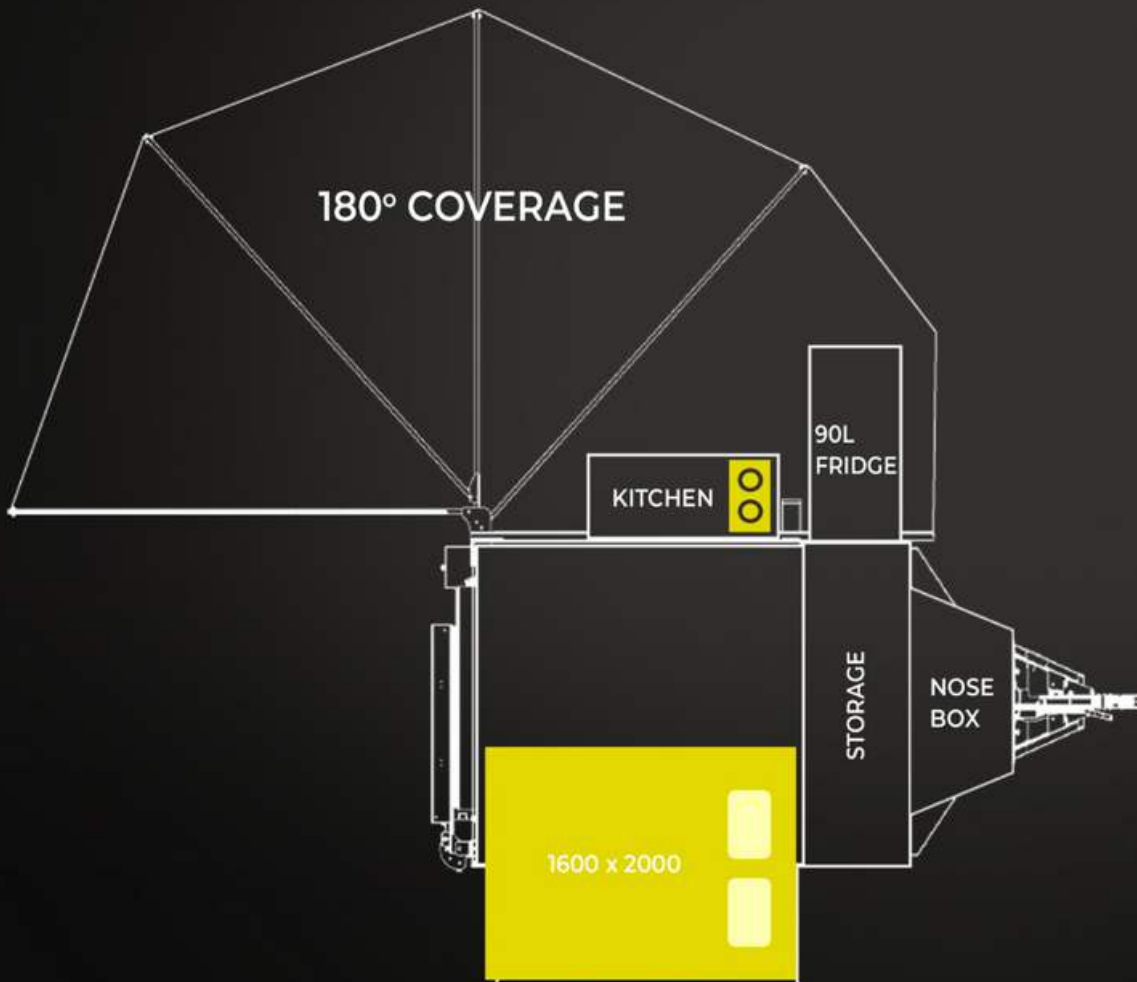

Take the Classic X on your next adventure and enjoy the thrill.

Dimensions
(Size 4,600
x 2,040 x 2,025h)

Bed size
(1,600 X 2,000)

Easy Set-up

2 Sleeper

Off-Road

Off-Grid

Awning
Coverage
6m x 3m (180°)

Water Tank
(175L)

TOP/INTERIOR VIEW:

✓ Specs

- **Price** R395 000 Incl VAT
- **Sleeps** 2
- **Size** 4,600 x 2,040 x 2,025h m
- **Tare** 1 050 kg
- **Loading Capacity** 650 kg
- **GVM** 1 700 kg
- **Axle** 2,5T Braked Axle with 2.7T coupler
- **Wheel Size** 15" Black Steel Rims
- **Chassis** 3CR12 SS Heavy duty chassis
- **Body** Stainless Steel main body & front nose section
- **Power** Deltec 105 amp deep cycle battery
- **Water Tank Capacity** 175L
- **Geyser** 5L DewHot
- **Kitchen** Foam organiser (equipment optional extra)
- **Stove** 2 Plate on kitchen surface
- **Fridge** 90L Fridge slides

✓ Optional Accessories

- Ewiks Caravan Movers fitted with remote
- 48cm LCD 12volt TV screen
- Porta potty toilet to fit into pull out storage tray
- Set BW Polyurathane Recovery Trax (Black or Yellow) ~ Fitted
- WildLand Pop-up Shower: 1.4x1.4 X 2.1h
- 12 x 32mm Padlock set with master key
- Fridges: (Alternative options on make & / or size, available on request)
- Smart Space Cookware
- Ground Sheet
- Protective Covers
- 20L Plastic Water Can with Tap ~ Yellow
- Side Marker Lamps
- Bush-Table