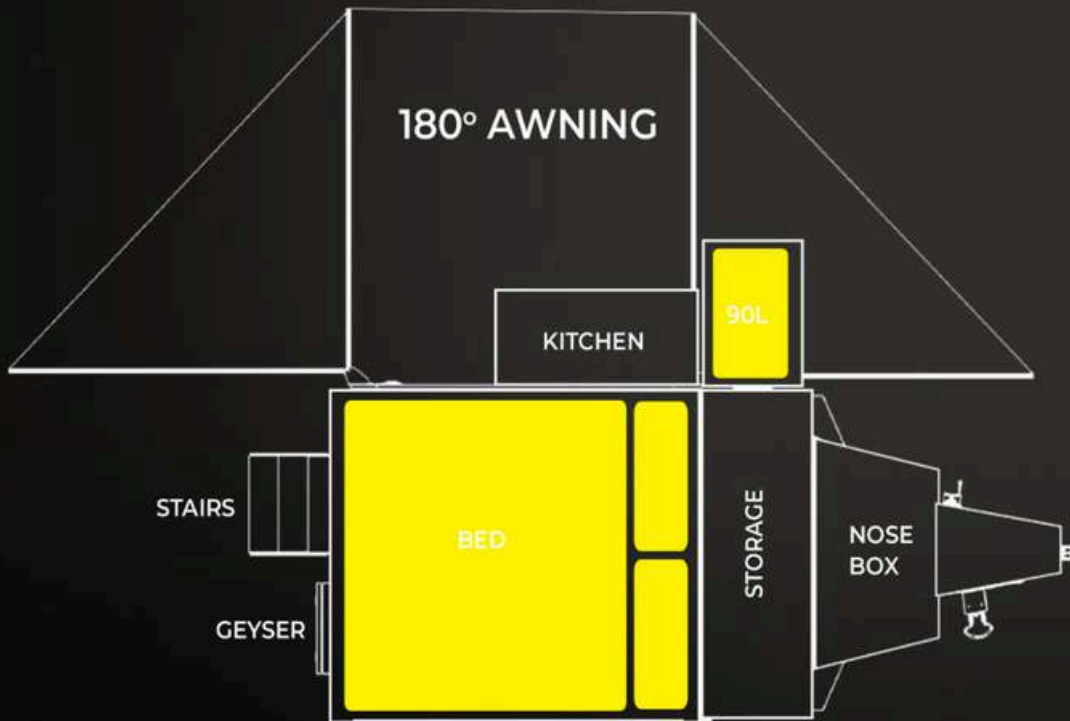

With everything you need at your fingertips, convenience and comfort converge in the SD UTE-r.

Say goodbye to compromises and hello to a new level of camping satisfaction.

Dimensions
(Size 4,600l
x 1,810w x 1,875h)

Queen Bed
(1,500 X 2,000)

Easy Set-up

2 Sleeper

Off-Road

Off-Grid

Awning
Coverage
6m x 3m (180°)

Water Tank
(175L)

TOP/INTERIOR VIEW:

✓ Specs

- **Price** R295 000 Incl VAT
- **Sleeps** 2
- **Size** 4,600l x 1,800w x 1,875h
- **Tare** 850 kg
- **Loading Capacity** 650 kg
- **GVM** 1 500 kg
- **Axle** 2,5t
- **Wheel Size** 15" Silver Steel Rims
- **Chassis** Stainless Steel Heavy Duty
- **Body** Stainless Steel main body & front nose section
- **Power** Victron
- **Battery** 102 Amp Deep Cycle
- **Water Tank Capacity** 175L